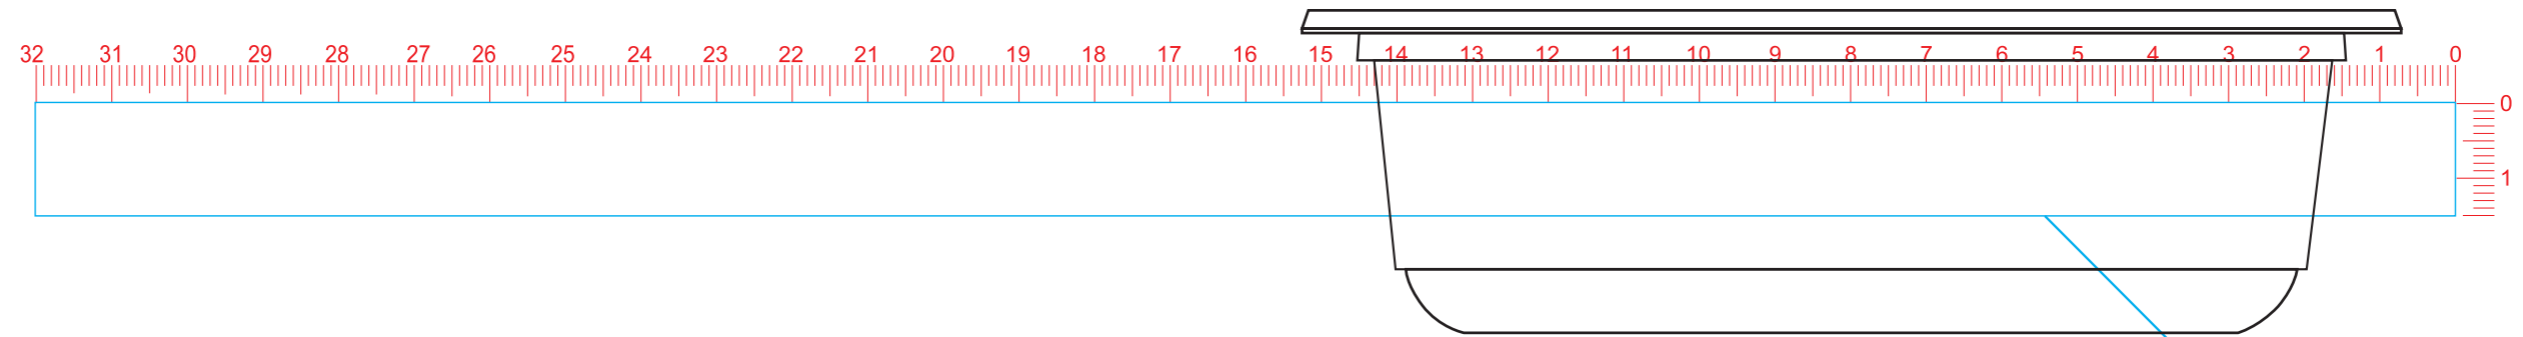

8 OZ PLA DELI CONTAINER | CUSTOM PRINT TEMPLATE

Artwork Guidelines:

- Vector Artwork Only
- PMS (6 color max)
- Min size: 8 pt
- All fonts outlined
- Submit artwork as .ai, .eps or high res .pdf file

ITEM CODE: DC-CS-8

Case count: 1000 PCS

MOQ: 100,000 PCS

MOQ can be reduced to 50,000 if a longer lead time is acceptable

Updated 12.14.17

VISIBLE ART AREA
(BLUE) Edge of printing area.
All printing artwork must be inside the blue line.