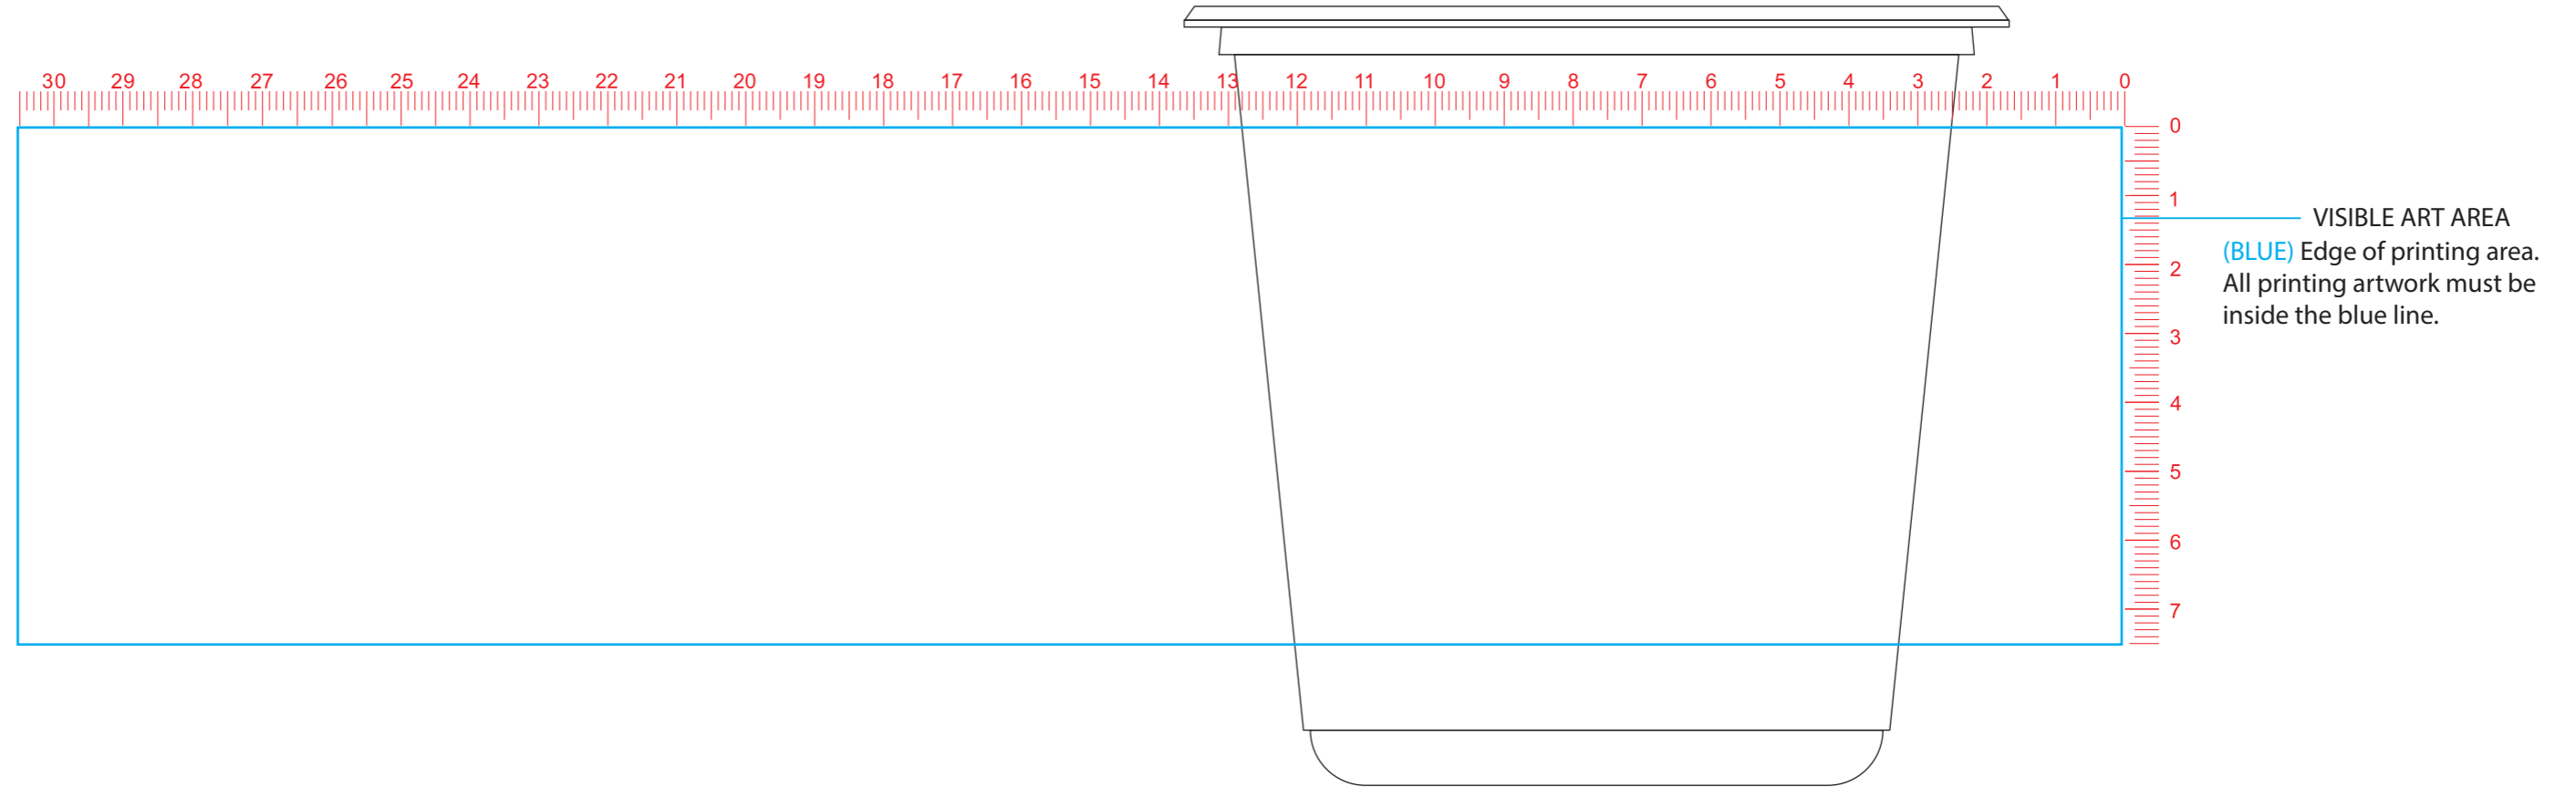

24 OZ PLA DELI CONTAINER | CUSTOM PRINT TEMPLATE

Artwork Guidelines:

- Vector Artwork Only
- PMS (6 color max)
- Min size: 8 pt
- All fonts outlined
- Submit artwork as .ai, .eps or high res .pdf file

ITEM CODE: DC-CS-24

Case count: 500 PCS

MOQ: 50,000 PCS

Please place final artwork and email to custom-printing@goodstartpackaging.com

Specify PMS/ CMYK Colors on this file

Good Start Packaging, 258 South River Road, Suite 2, Bedford, NH 03110