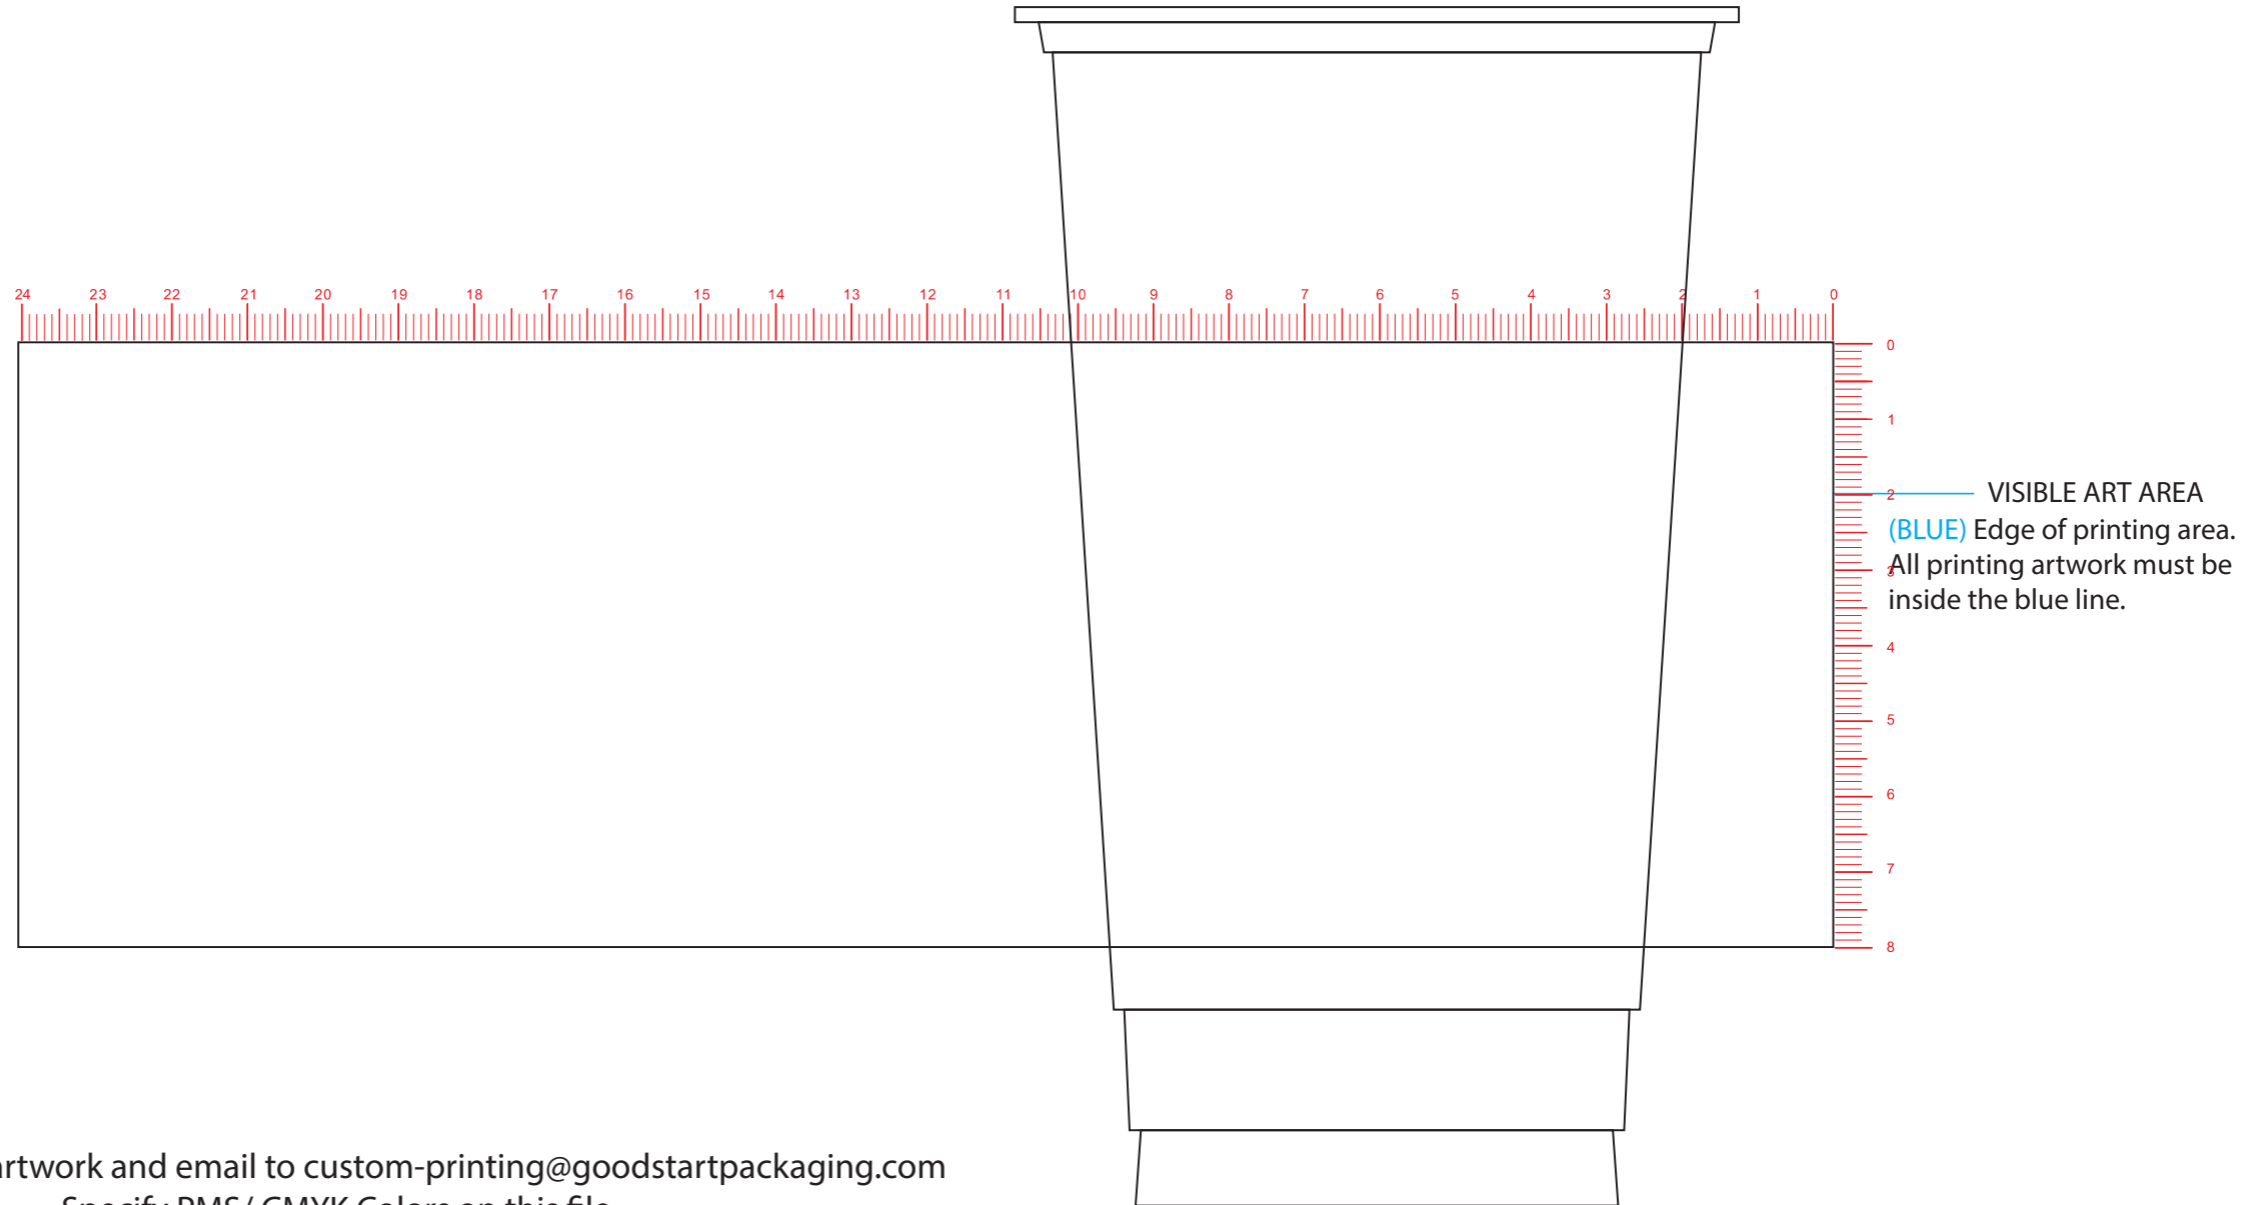

# 24 OZ. PLA CUP | CUSTOM PRINT TEMPLATE

## Artwork Guidelines:

- Vector Artwork Only
- PMS (6 color max)
- Min size: 8 pt
- All fonts outlined
- Submit artwork as .ai, .eps or high res .pdf file

ITEM CODE: CP-CS-24  
Case count: 1000 PCS  
MOQ: 50,000 PCS