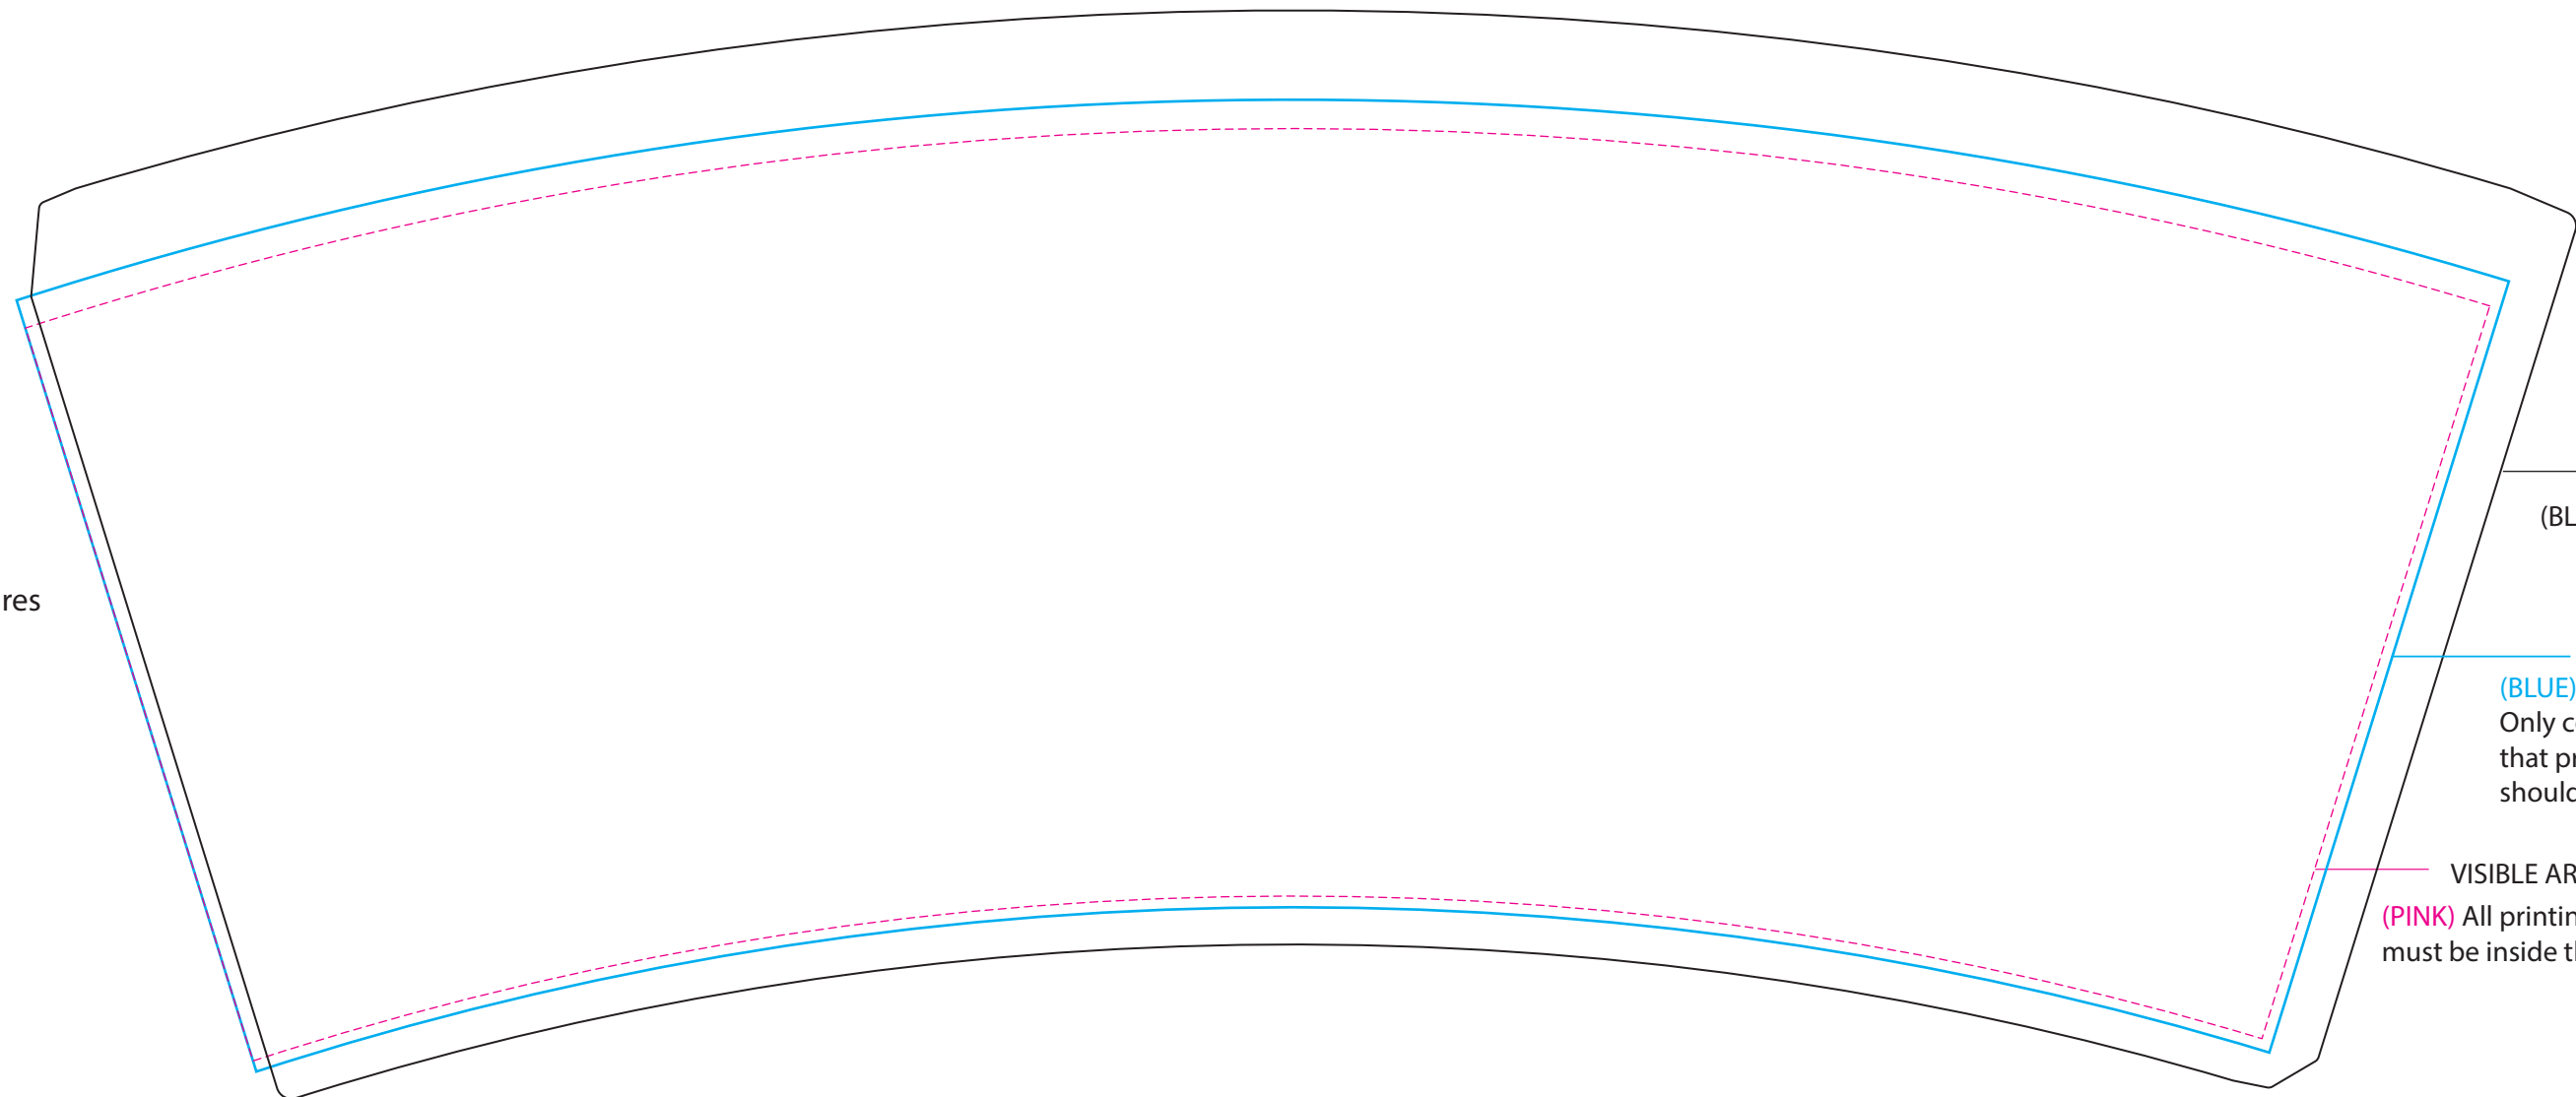

24 OZ. PAPER BOWL | CUSTOM PRINT TEMPLATE

TRIM LINE
(BLACK) No art allowed

PRINT BLEED AREA
(BLUE) Edge of printing area.
Only colors or patterns
that print to the edge
should extend to the bleed area.

VISIBLE ART AREA
(PINK) All printing artwork
must be inside the pink line.

Artwork Guidelines:
• Vector Artwork Only
• CMYK
• All fonts outlined
• Submit artwork as .ai, .eps or high res
.pdf file

ITEM CODE: BO-PA-24
Case count: 500 PCS
MOQ: 50,000 PCS
SFI Certified paper

Please place final artwork and email to custom-printing@goodstartpackaging.com
Specify PMS/ CMYK Colors on this file
Good Start Packaging, 258 South River Road, Suite 2, Bedford, NH 03110
www.goodstartpackaging.com