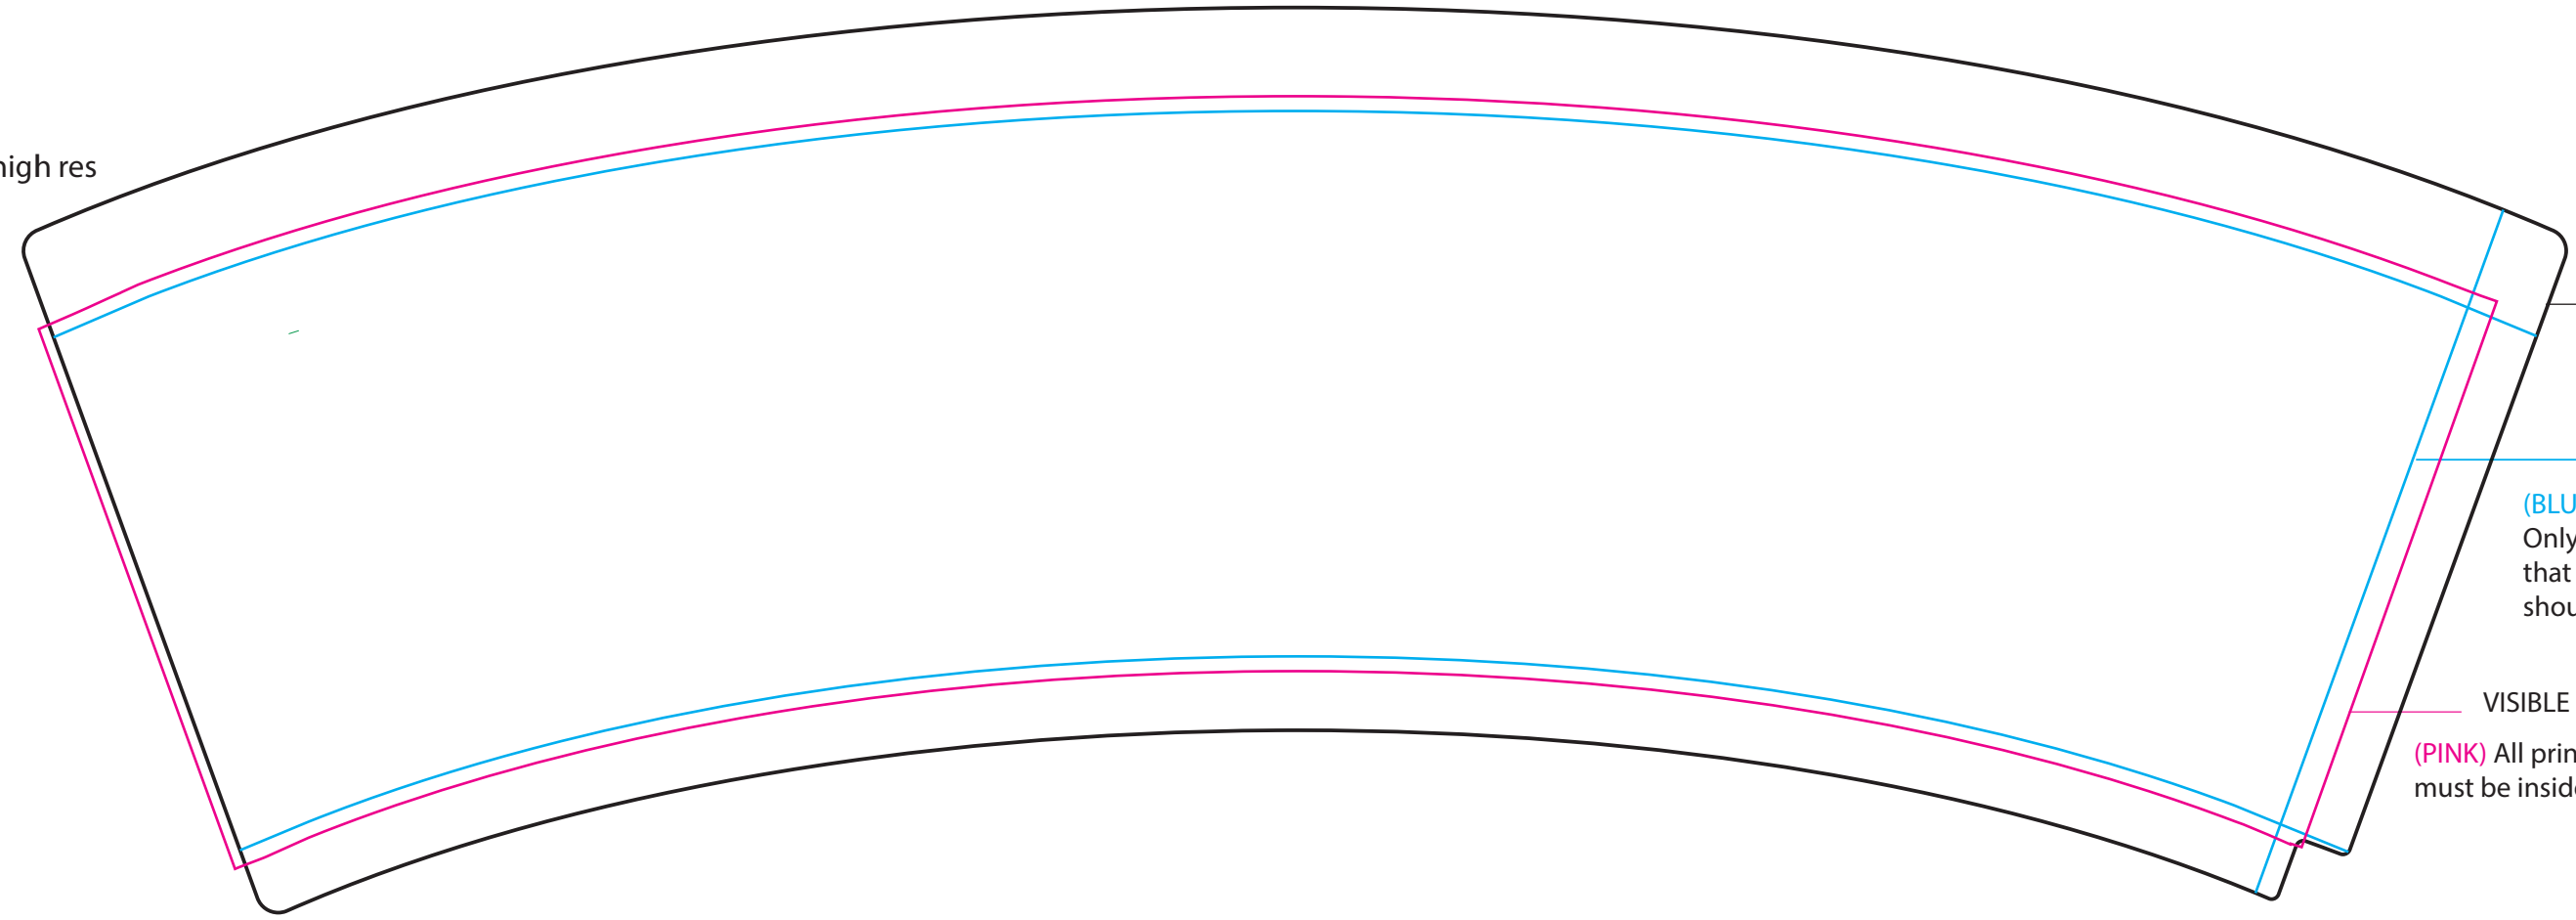

16 OZ. PAPER BOWL | CUSTOM PRINT TEMPLATE

- Artwork Guidelines:
- Vector Artwork Only
 - CMYK or PMS (6 max)
 - All fonts outlined
 - Submit artwork as .ai, .eps or high res .pdf file

ITEM CODE: BO-PA-16
Case count: 500 PCS
MOQ: 50,000 PCS
FSC or SFI Certified paper

- TRIM LINE
(BLACK) No art allowed
- PRINT BLEED AREA
(BLUE) Edge of printing area. Only colors or patterns that print to the edge should extend to the bleed area.
- VISIBLE ART AREA
(PINK) All printing artwork must be inside the pink line.